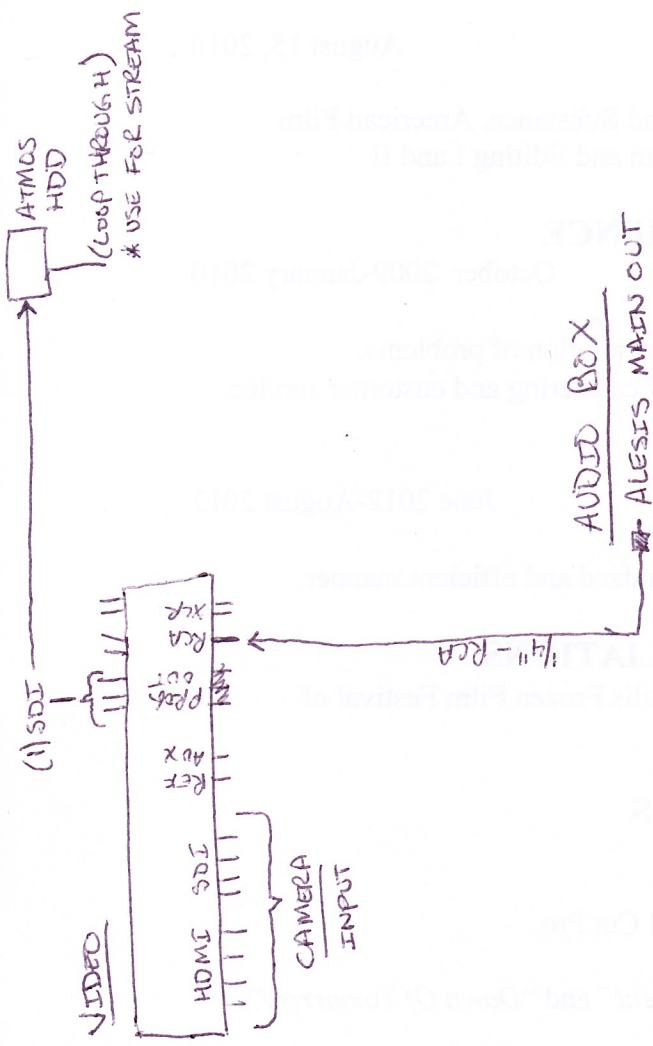

- BLACK MAGIC PROD 4K
- (4) HDMI - IN
- (4) SDI/HD - IN
- (1) REF - IN
- (1) AUX - IN
- (2) SDI/HD - OUT
- (1) HDMI - OUT
- MULTI VIEW
- SDI/HD
- HDMI
- STEREO IN
- (2) RCA (L/R)
- (2) XLR (Ch. 1/2)
- OUT -
- (2) XLR (Ch. 1/2)

[AUDIO DA SPLITTER]
 ALESIS - POWERED AUDIO BOARD
 (8) XLR / 1/4" INPUTS

SHURE - POWERED AUDIO BOARD
 (4) XLR MIC INPUTS

FOR LESS THAN (8) AUDIO INPUTS
 DO NOT USE SHURE